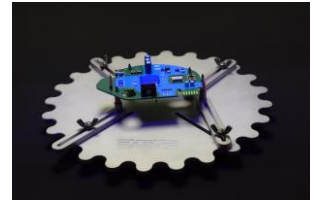

Coating Starter Kit

Starter Kit for sample production

Coating

of sample components

Delivery:

- 8 sets of dispensing needles different versions
- 10 pieces connection adapter
- 2 pieces coat or thinner bowls with lid
- 2 pieces dosing bottles with Luerlock connection
- 3 pieces of cartridges 30 cc with plugs and pistons
- 6 pieces coating brushes different sizes
- 1 piece of black light control flashlight
- 2 pack of cleaning sticks
- 2 pairs of gloves ESD, polyester with carbon fibers

Equipment:

Rotable assembly holder

- Universally adjustable
- Ergonomically shaped for easy rotation of the assembly

For a complete workplace we also recommend

Quick drying system EPSYS VES

- Low energy costs
- Save drying
- Little space required