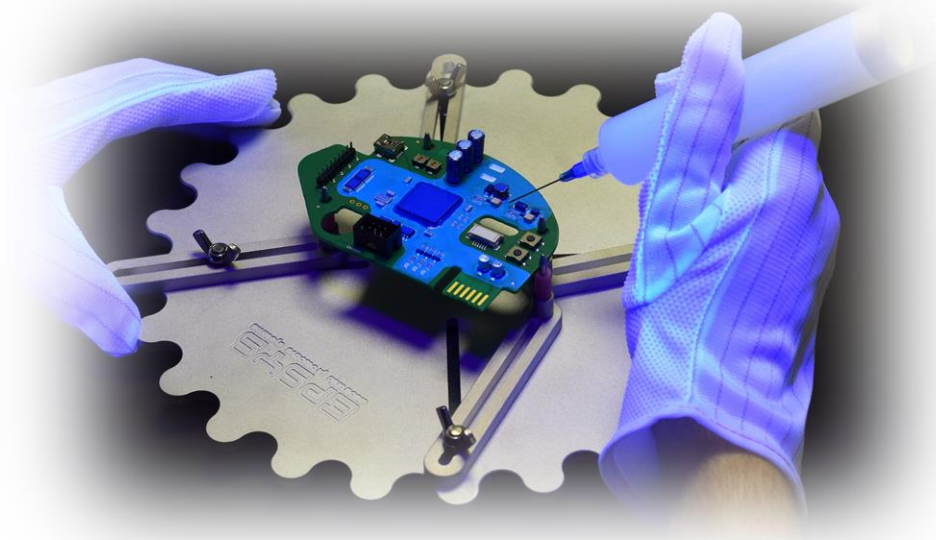

Coating Starter Kit

Starter Kit for sample production

Coating

of sample components

Product
Use

- ✓ Complete equipment
- ✓ Handy accessories
- ✓ Proven in practice
- ✓ Immediately ready for use
- No single orders
- All parts in one box
- High benefit
- High flexibility

Coating Starter Kit

Starter Kit for sample production

Coating

of sample components

Delivery:

- 8 sets of dispensing needles different versions
- 10 pieces connection adapter
- 2 pieces coat or thinner bowls with lid
- 2 pieces dosing bottles with Luerlock connection
- 3 pieces of cartridges 30 cc with plugs and pistons
- 6 pieces coating brushes different sizes
- 1 piece of black light control flashlight
- 2 pack of cleaning sticks
- 2 pairs of gloves ESD, polyester with carbon fibers

Equipment:

Rotable assembly holder

- Universally adjustable
- Ergonomically shaped for easy rotation of the assembly

For a complete workplace we also recommend

Quick drying system EPSYS VES

- Low energy costs
- Save drying
- Little space required

Work and inspection station I-LED

- Easy control under black light
- Comfortable reworking
- Safe surface extraction

EPSYS is producer of manufacturing equipment and accessories for the process protective coating, drying and control. EPSYS offers the complete set-up and integration of the required components for assembly protection in production.